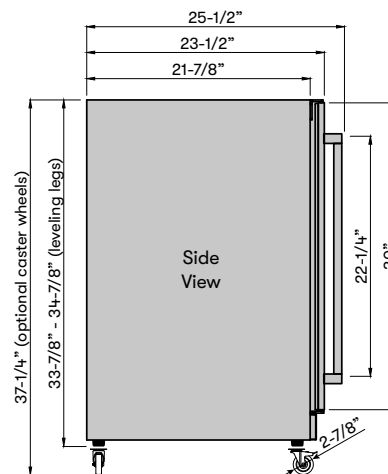

FEATURES

Capacity 136 12oz cans
Volume 5.6 cu/ft
Temperature Range 34° - 50° F
Ambient Temperature Range 50° - 115° F
Sound Level 39 dBA
Door Finish 304-grade Stainless Steel
Cabinet Finish 304-grade Stainless Steel
Interior Finish Black
Field-Reversible Door Yes
Zero-Clearance Door Hinges Yes
Shelving - Wire 1 full-extension, black wire rack
Shelving - Beverage 2 adjustable, transparent-gray glass shelves
Controls Electronic Capacitive Touch
LED Lighting Cloud White
Door Open Alarm Yes, after 3 minutes
Door Lock Yes
Sabbath Mode Yes
Air Filtration Yes, w/ carbon filter
PreciseTemp™ Yes
Active Cooling Technology Yes
Vibration Dampening System Yes

AC POWER 115V, 60Hz at Max. 1.5A

OPTIONAL ACCESSORIES

Contemporary Handle PRHAN-C101 (Stainless Steel)
Contemporary Handle PRHAN-C102 (Brushed Gold)
Contemporary Handle PRHAN-C104 (Matte Black)
Pro Handle PRHAN-C002 (Brushed Gold)
Pro Handle PRHAN-C004 (Matte Black)
Casters (3-3/8" Height) PRCAST-C001 (set of 4)
Solid Panel Ready Door with Kickplate* PRPNLC24AKIT
Glass Shelf 50150025

WARRANTY 2 years parts, 2 years labor
5 years compressor

*Prefer a solid door panel? We've got you covered. Purchase the solid panel ready door, pictured on page 1, for a more integrated installation. See solid panel ready door spec for more information.

Transforming the Kitchen through Design, Discovery, and Care

Specifications subject to change, check zephyronline.com for up-to-date information.
Zephyr | 2277 Harbor Bay Parkway, Alameda, CA 94502 | 888.880.8368

MAY24.0101