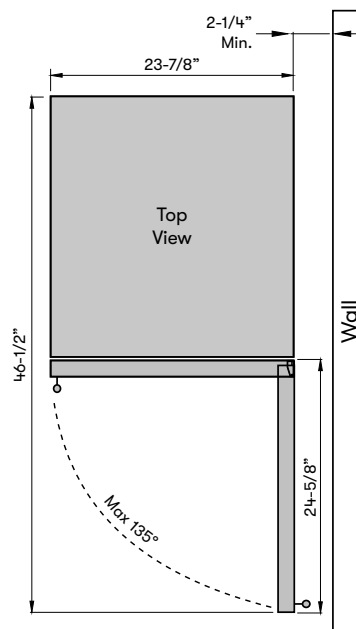

FEATURES

Capacity 136 12oz cans
Volume 5.6 cu/ft
Temperature Range 34° - 50° F
Ambient Temperature Range 50° - 115° F
Sound Level 39 dBA
Door Finish 304-grade Stainless Steel
Cabinet Finish 304-grade Stainless Steel
Interior Finish Black
Field-Reversible Door Yes
Zero-Clearance Door Hinges Yes
Shelving - Wire 1 full-extension, black wire rack
Shelving - Beverage 2 adjustable, transparent-gray glass shelves
Controls Electronic Capacitive Touch
LED Lighting Cloud White
Door Open Alarm Yes, after 3 minutes
Door Lock Yes
Sabbath Mode Yes
Air Filtration Yes, w/ carbon filter
PreciseTemp™ Yes
Active Cooling Technology Yes
Vibration Dampening System Yes

AC POWER 115V, 60Hz at Max. 1.5A

OPTIONAL ACCESSORIES

Contemporary Handle PRHAN-C101 (Stainless Steel)
Contemporary Handle PRHAN-C102 (Brushed Gold)
Contemporary Handle PRHAN-C104 (Matte Black)
Pro Handle PRHAN-C002 (Brushed Gold)
Pro Handle PRHAN-C004 (Matte Black)
Casters (3-3/8" Height) PRCAST-C001 (set of 4)
Solid Panel Ready Door with Kickplate* PRPNLC24AKIT
Glass Shelf 50150025

WARRANTY 2 years parts, 2 years labor
5 years compressor

*Prefer a solid door panel? We've got you covered. Purchase the solid panel ready door, pictured on page 1, for a more integrated installation. See solid panel ready door spec for more information.

Transforming the Kitchen through Design, Discovery, and Care

Specifications subject to change, check zephyronline.com for up-to-date information.
Zephyr | 2277 Harbor Bay Parkway, Alameda, CA 94502 | 888.880.8368

MAY24.0101