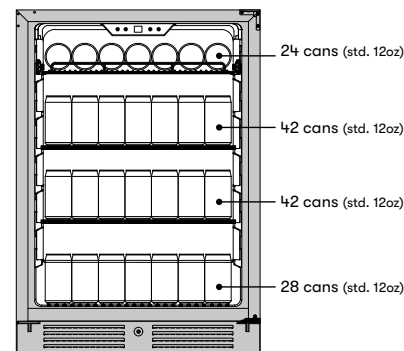

FEATURES

Capacity 136 12oz cans
Volume 5.6 cu/ft
Temperature Range 34° - 50° F
Ambient Temperature Range 50° - 115° F
Sound Level 39 dBA
Door Finish 304-grade Stainless Steel
Cabinet Finish 304-grade Stainless Steel
Interior Finish Black
Field-Reversible Door Yes
Zero-Clearance Door Hinges Yes
Shelving - Wire 1 full-extension, black wire rack
Shelving - Beverage 2 adjustable, transparent-gray glass shelves
Controls Electronic Capacitive Touch
LED Lighting Cloud White
Door Open Alarm Yes, after 3 minutes
Door Lock Yes
Sabbath Mode Yes
Air Filtration Yes, w/ carbon filter
PreciseTemp™ Yes
Active Cooling Technology Yes
Vibration Dampening System Yes

AC POWER 115V, 60Hz at Max. 1.5A

OPTIONAL ACCESSORIES

Contemporary Handle PRHAN-C101 (Stainless Steel)
Contemporary Handle PRHAN-C102 (Brushed Gold)
Contemporary Handle PRHAN-C104 (Matte Black)
Pro Handle PRHAN-C002 (Brushed Gold)
Pro Handle PRHAN-C004 (Matte Black)
Casters (3-3/8" Height) PRCAST-C001 (set of 4)
Solid Panel Ready Door with Kickplate* PRPNLC24AKIT
Glass Shelf 50150025

WARRANTY 2 years parts, 2 years labor
5 years compressor

*Prefer a solid door panel? We've got you covered. Purchase the solid panel ready door, pictured on page 1, for a more integrated installation. See solid panel ready door spec for more information.

Transforming the Kitchen through Design, Discovery, and Care

Specifications subject to change, check zephyronline.com for up-to-date information.
Zephyr | 2277 Harbor Bay Parkway, Alameda, CA 94502 | 888.880.8368

MAY24.0101