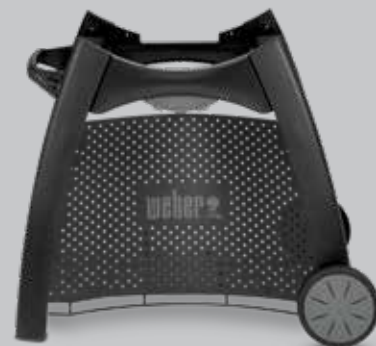

WEBER® Q 3000 SERIES

A modern gas grill that sits pretty on your patio, with the power of two burners. Sized to fit in a smaller yard yet big enough to grill an entire roast.

WEBER® Q ELECTRIC SERIES

Plug in and invite friends for a rooftop barbecue, or relax with a drink while steaks grill outside your patio door. Available in two sizes.

WEBER® Q 1200 AVAILABLE IN 6 COLORS

ACCESSORIES

SOLD SEPARATELY

WEBER Q PORTABLE CART

Fits Weber® Q® 1000 and 2000 gas and electric series grills.

WEBER Q CART

Fits Weber® Q® 2000 gas and electric series grills.